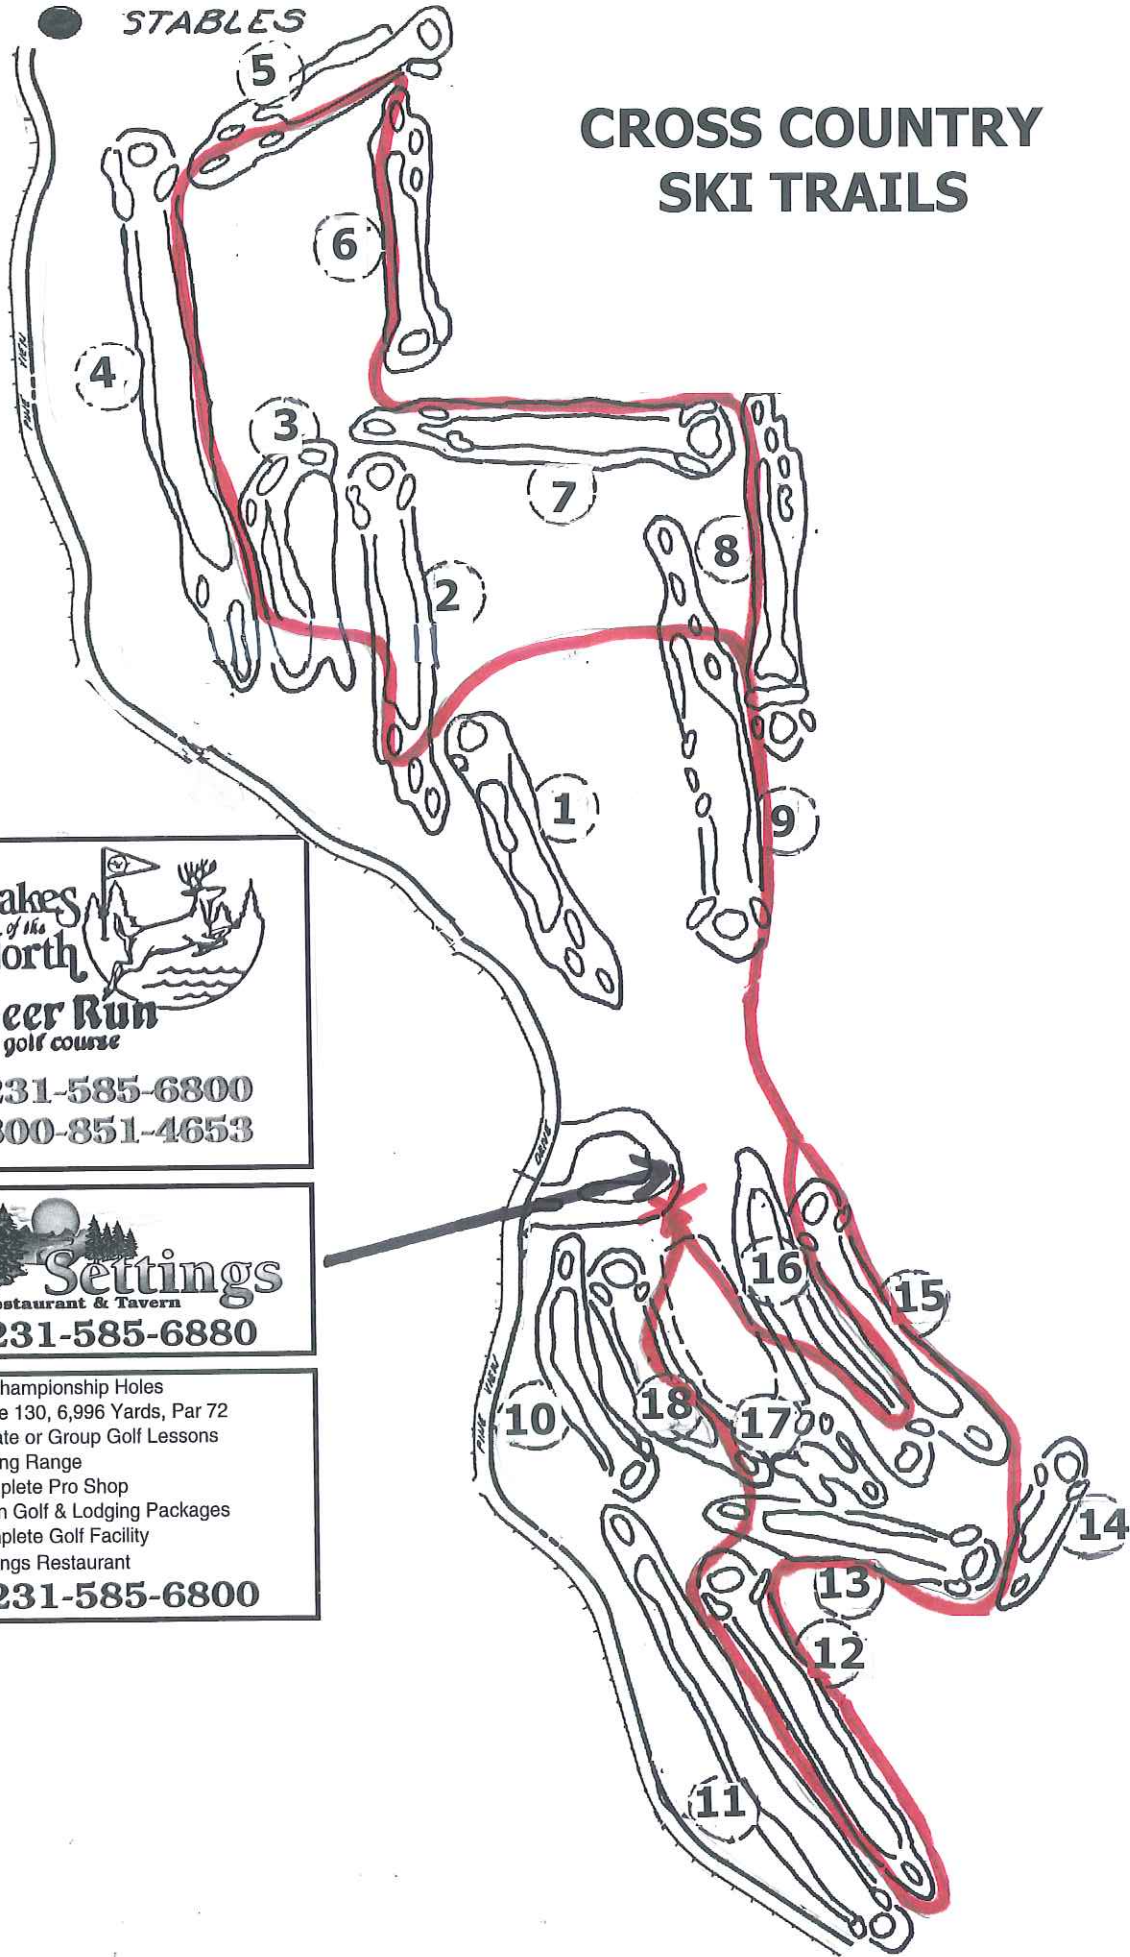

● STABLES

CROSS COUNTRY SKI TRAILS

Lakes of the North
Deer Run
golf course

231-585-6800
800-851-4653

Settings
Restaurant & Tavern

231-585-6880

- 18 Championship Holes
 - Slope 130, 6,996 Yards, Par 72
 - Private or Group Golf Lessons
 - Driving Range
 - Complete Pro Shop
 - Fly In Golf & Lodging Packages
 - Complete Golf Facility
 - Settings Restaurant
- 231-585-6800