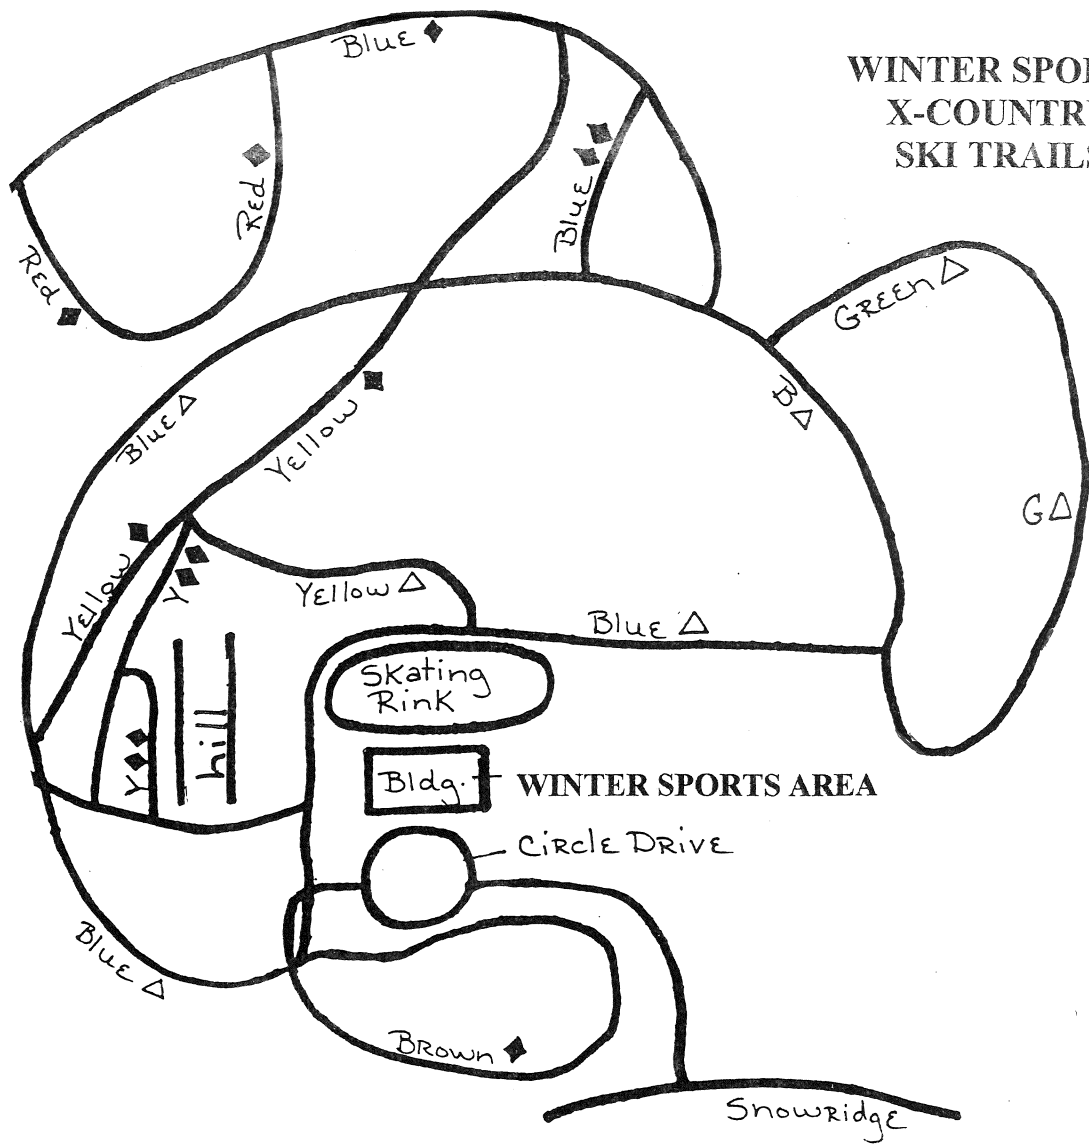

WINTER SPORTS
X-COUNTRY
SKI TRAILS

TRAIL	DISTANCE	EASY	MODERATE	ADVANCED
Yellow ◆◆	.5 miles	X		X (next to hill)
Blue ◆◆	.7 miles	X		
Brown ◆	.7 miles	X		
Green △	.8 miles	X		
Red ◆	.2 miles		X	
Yellow ◆	.6 miles		X	
Blue & Red ◆	.7 miles		X	
Blue △	1.5 miles		X	
Yellow △	.8 miles			X

CAUTION: Trail conditions may vary. Please ski to your ability and experience.